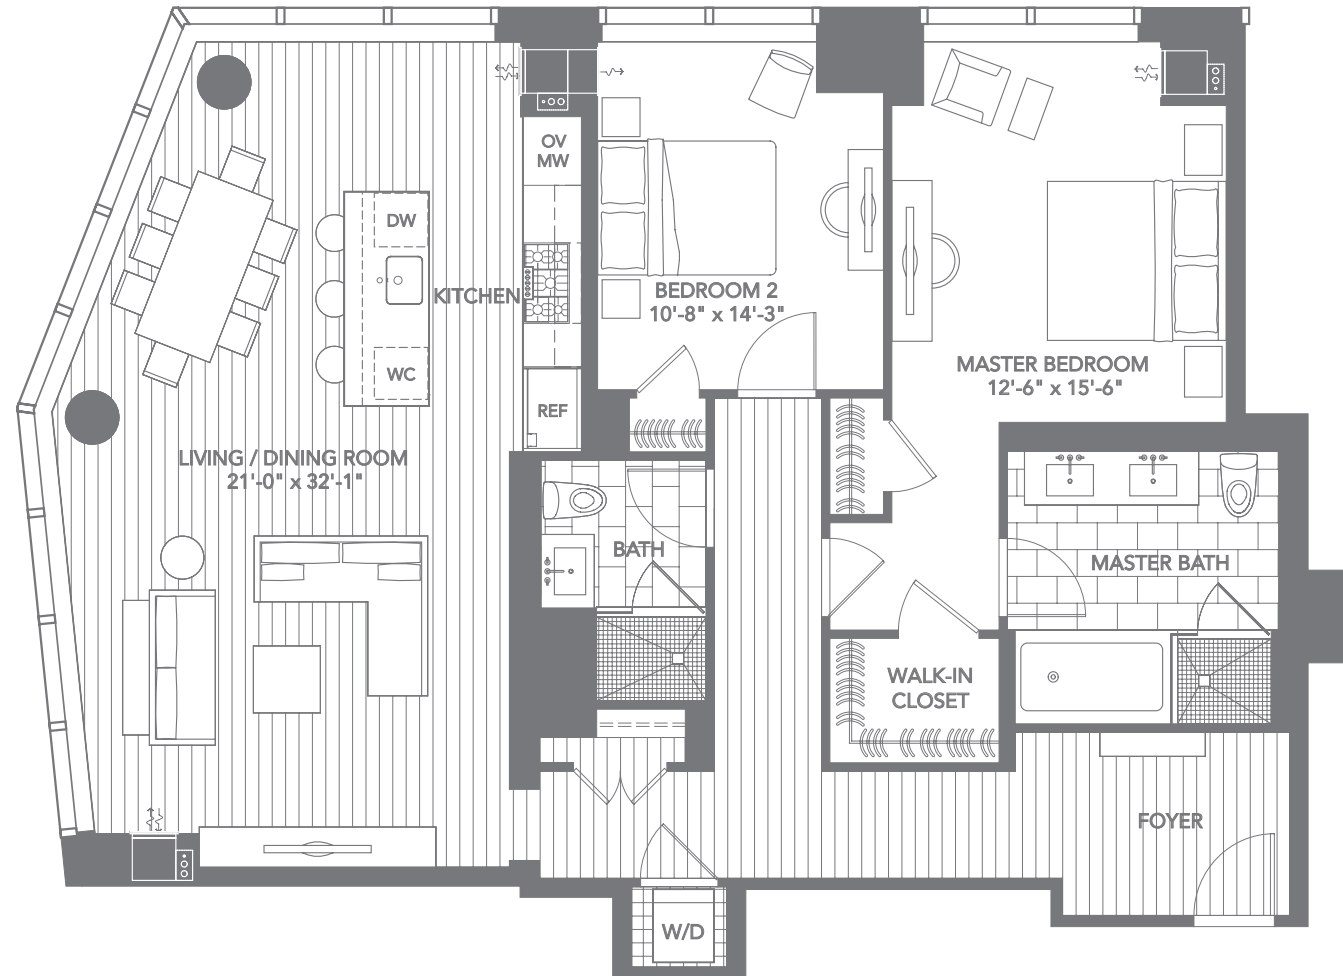

FLOOR PLAN 04

CITY RESIDENCES
FLOORS 23 - 32

2 BEDROOM, 2 BATH
1,498 SQ. FT.

MILLENNIUM TOWER

BOSTON One Franklin Street, Boston, MA 02110 P 617.542.1555 bostonlives@mtowerboston.com

This is not an offer to sell but is intended for informational purposes only. These are Preliminary Unit Plans. All measurements shown on these Preliminary Unit Plans are pre-construction estimates. The final unit plan with actual dimensions and square footage incorporated in the Condominium Documents may not be as so shown. While certain floor plans show furniture layouts, no furniture is included with the purchase of a unit. The depiction of wood flooring, stone tile and kitchen appliances are for illustrative purposes only. While certain photographs shown are intended to be similar to the view from some units, similarity to views is not guaranteed. Renderings are artist's impression only. The developer reserves the right to make modifications in materials, specifications, plans, signs, scheduling and delivery of units without notice. Obtain the Property Report required by Federal law and read it before signing anything. No Federal agency has judged the merits or value, if any, of this property. This material shall not constitute an offer in any state where prior registration is required.